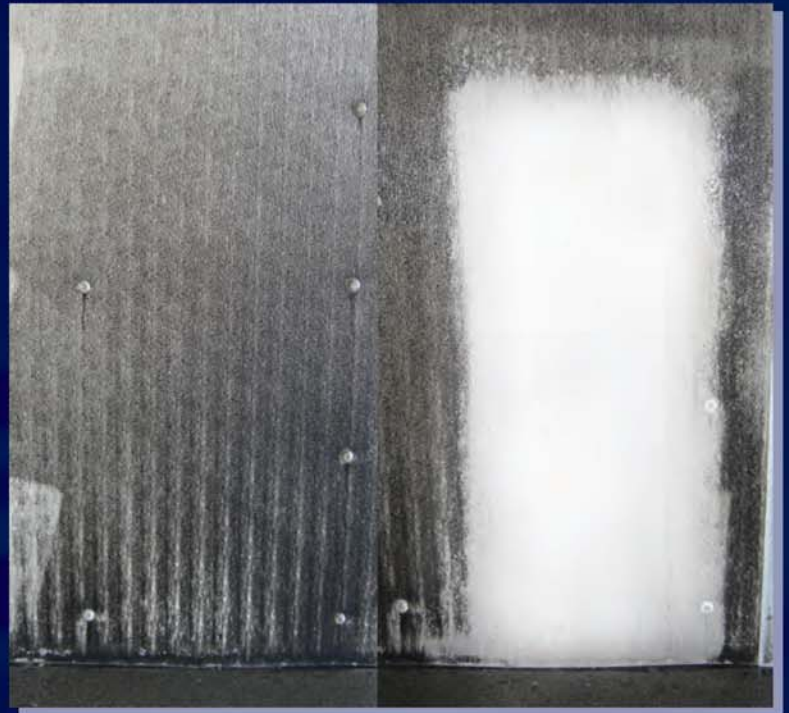

RENEW WALL

Concentrated Wall Cleaner

Renew Wall is an extra heavy duty, concentrated, acid-based wall cleaner. It is formulated to clean glazed ceramic tile, painted and protected brick and cinder block and FRP walls and surfaces.

- Available in 6 gallon pails and 30 gallon drums
- You won't find a stronger wall cleaner!

Simple to use!

Apply low pressure up to 4:1. Rinse with high pressure for an exceptionally clean wall.